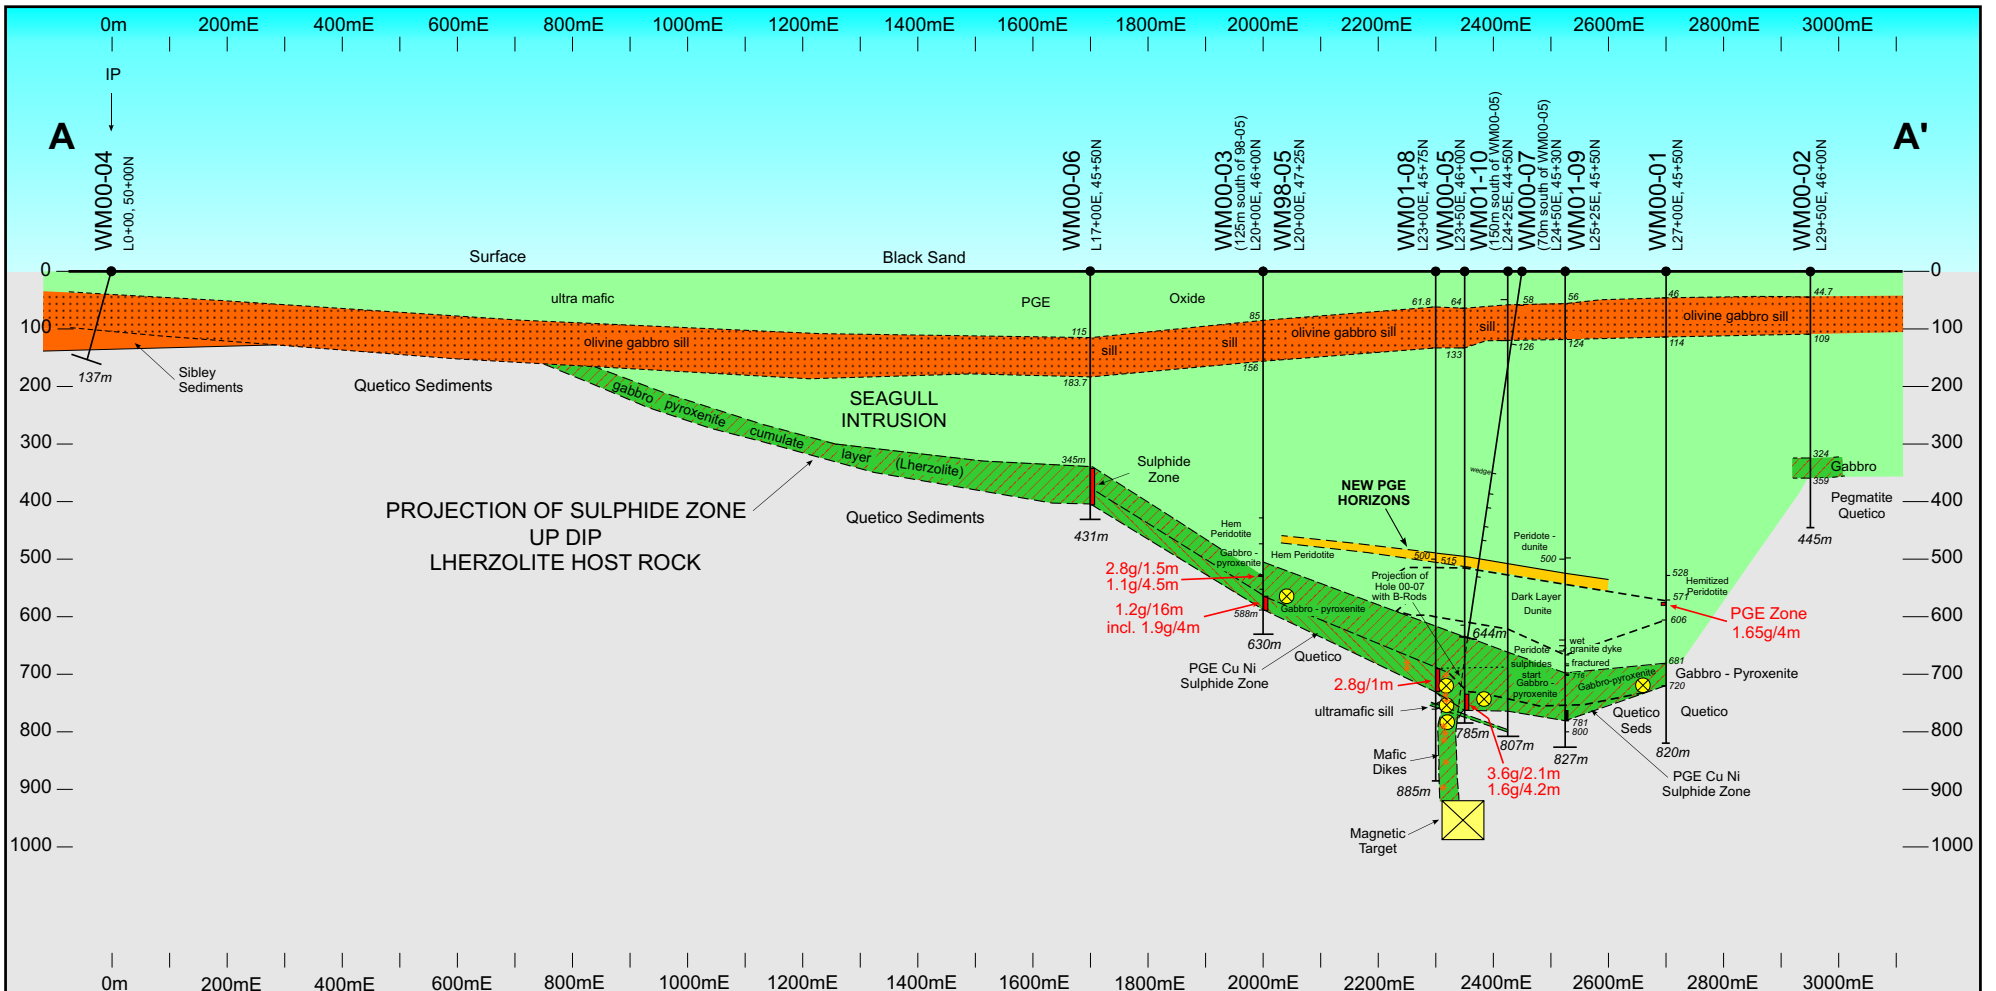

Canadian Golden Dragon Resources Ltd.  
& East West Resource Corp.  
**Seagull Intrusion**  
Diamond Drill Hole Location Map  
0 250 500  
meters  
Nad 83 Zone 16  
July 12 2006

**LEGEND**

- █ Sulphide Zone
- 3.6g/2.1m grams PGE/tonne/length
- ⊗ PEM anomaly
- \* PEM anomaly from 01-08

**SEAGULL ULTRAMAFIC INTRUSION  
LONGITUDINAL SECTION A - A'  
AND DRILL HOLE LOCATIONS  
LOOKING NORTH**